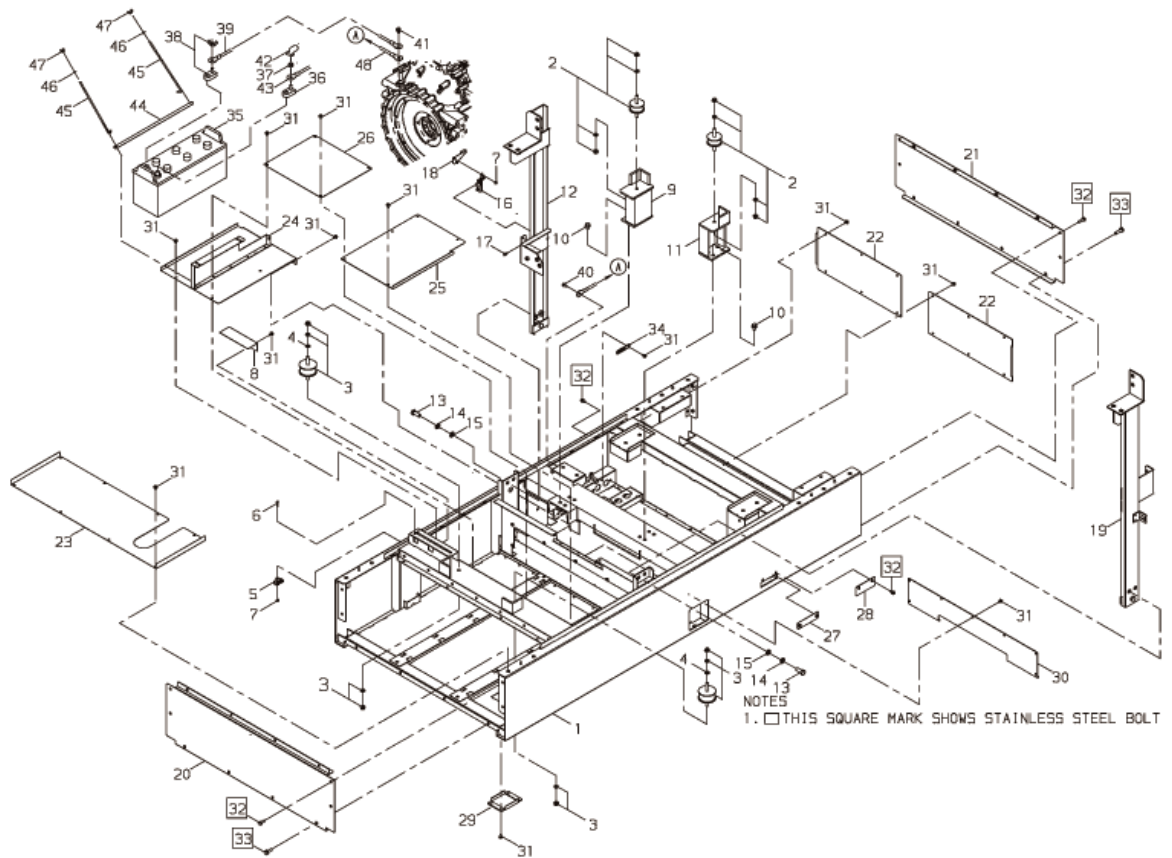

DGK100D 8

KEY	LV	PART NUMBER	Q'TY	DESCRIPTION	REMARKS
25		71290-21540	1	COVER	
26		71290-21550	1	COVER	
27		71260-21330	1	PLATE	
28		21448-21410	1	COVER	
29		71044-21330	1	UNDERPLATE	
30		71290-21680	1	COVER	
31		11041-06168	44	BOLT FT SW	
32		11044-08200	12	BOLT TAPPING	
33		01013-10205	8	BOLT SPW	
34		21783-72210	1	CORDCLAMP	
35		05909-00090	1	BATTERY	
36		05908-01003	1	TERMINAL	
37		05908-03000	1	NUT	
38		05908-01004	1	TERMINAL	
39		14350-97003	1	LEAD WIRE	
40		01013-10200	1	BOLT SW	
41		01013-08200	1	BOLT SPW	
42		05908-02004	1	TERMINAL CAP	
43		14350-96502	1	LEAD WIRE	
44		71290-28310	1	BATTERY STAY	
45		71290-28320	2	BOLT,BATTERY	
46		01612-00800	2	WASHER	
47		01520-10822	2	WING NUT	
48		14350-99500	1	LEAD WIRE