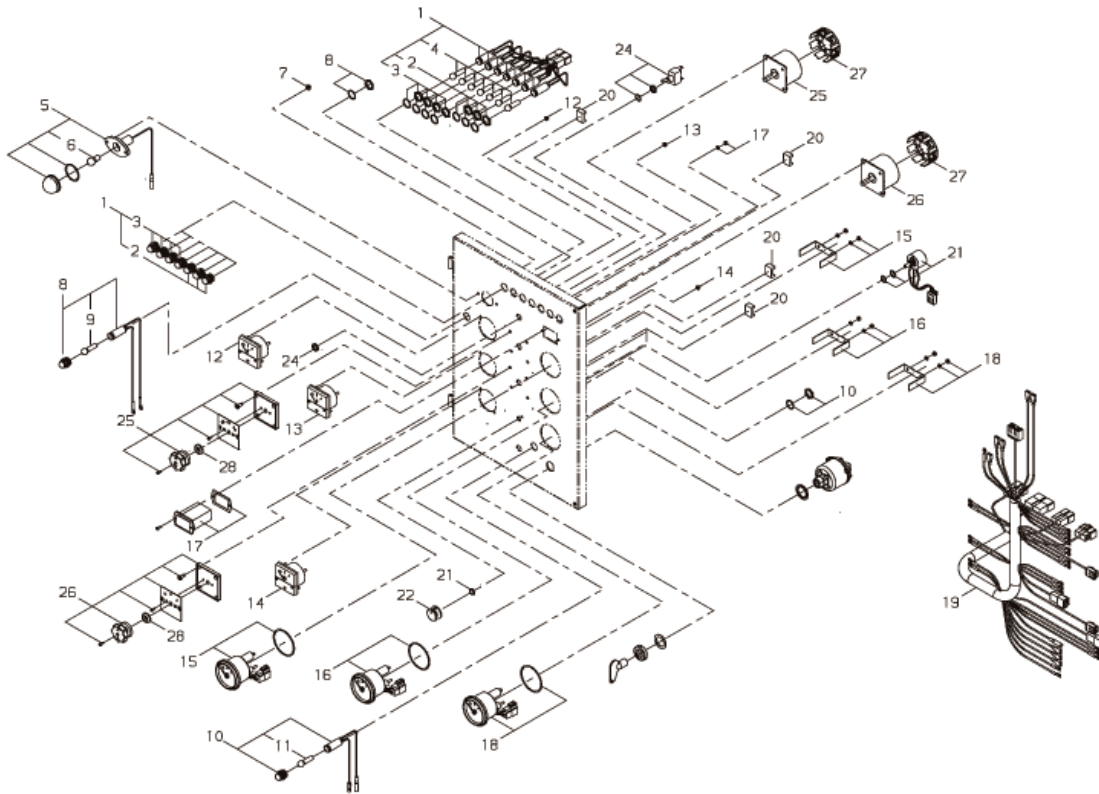

DGK100D 13

KEY	LV	PART NUMBER	Q'TY	DESCRIPTION	REMARKS
26		21001-82310	1	SWITCH	
27		21001-82410	2	SWITCH COVER	
28		15250-30601	2	GROMMET