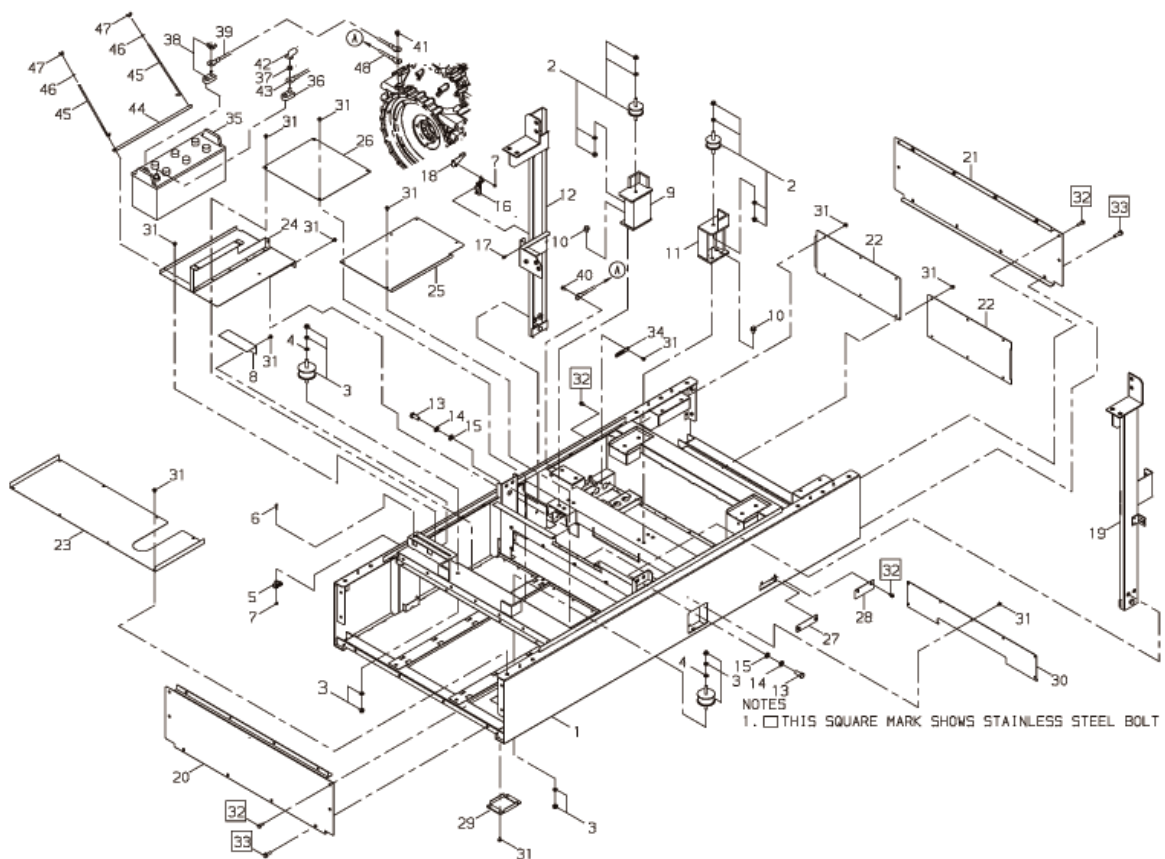

DGK100D 8

KEY	LV	PART NUMBER	Q'TY	DESCRIPTION	REMARKS
1		71290-21310	1	BED	
2		17005-33003	2	AV RUBBER	
3		17005-99900	2	AV-RUBBER	
4		01612-01200	2	WASHER	
5		71290-21620	1	LATCH	
6		11210-06251	2	SCREW,BUTTON	
7		11526-06112	4	FLANGENÜT	
8		71290-21590	1	COVER STAY	
9		71290-21400	1	STAND	
10		01013-12300	8	BOLTSPW	
11		71290-21410	1	STAND	
12		71290-21420	1	STAND BAR,LEFT	
13		01000-16401	4	BOLT	
14		01600-16401	4	SPRINGWASHER	
15		01611-16300	4	WASHER	
16		71290-21630	1	LATCH	
17		01026-06169	2	FLANGE BOLT	
18		71290-21640	1	LEVER	
19		71290-21430	1	STAND BAR,RIGHT	
20		71290-21450	1	COVER	
21		71290-21480	1	COVER	
22		71290-21510	2	COVER PLATE	
23		71290-21520	1	TANK COVER,FRONT	
24		71290-21530	1	BATTERY PLATE