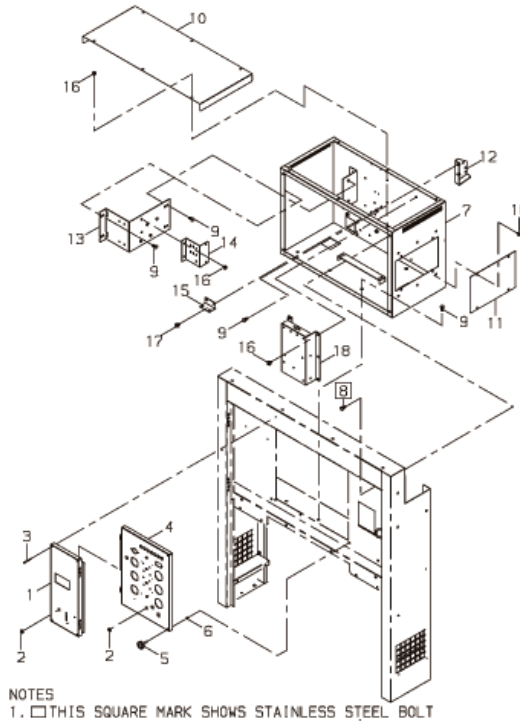

DGK100D 7

KEY	LV	PART NUMBER	Q'TY	DESCRIPTION	REMARKS
1		71290-23540	1	CONTROL PANEL,LEFT	
2		15250-20600	2	GROMMET	
3		01215-06303	4	SCREW TRUSS	
4		71290-23550	1	CONTROL PANEL,RIGHT	
5		71260-23440	2	KNOB	
6		02434-50060	2	SNAPRING	
7		71290-23560	1	CONTROL BOX	
8		11044-08200	4	BOLT TAPPING	
9		01013-08200	10	BOLT SPW	
10		71290-23600	1	BOX COVER	
11		71290-23880	1	BOX COVER	
12		71290-23890	1	SUPPORT	
13		71290-23640	1	BREAKER STAY	
14		71290-23650	1	SWITCH STAY	
15		71290-23660	1	RELAY STAY	
16		11041-06168	18	BOLT FT SW	
17		11217-05128	2	SCREW SLPW	
18		71290-23860	1	STAY