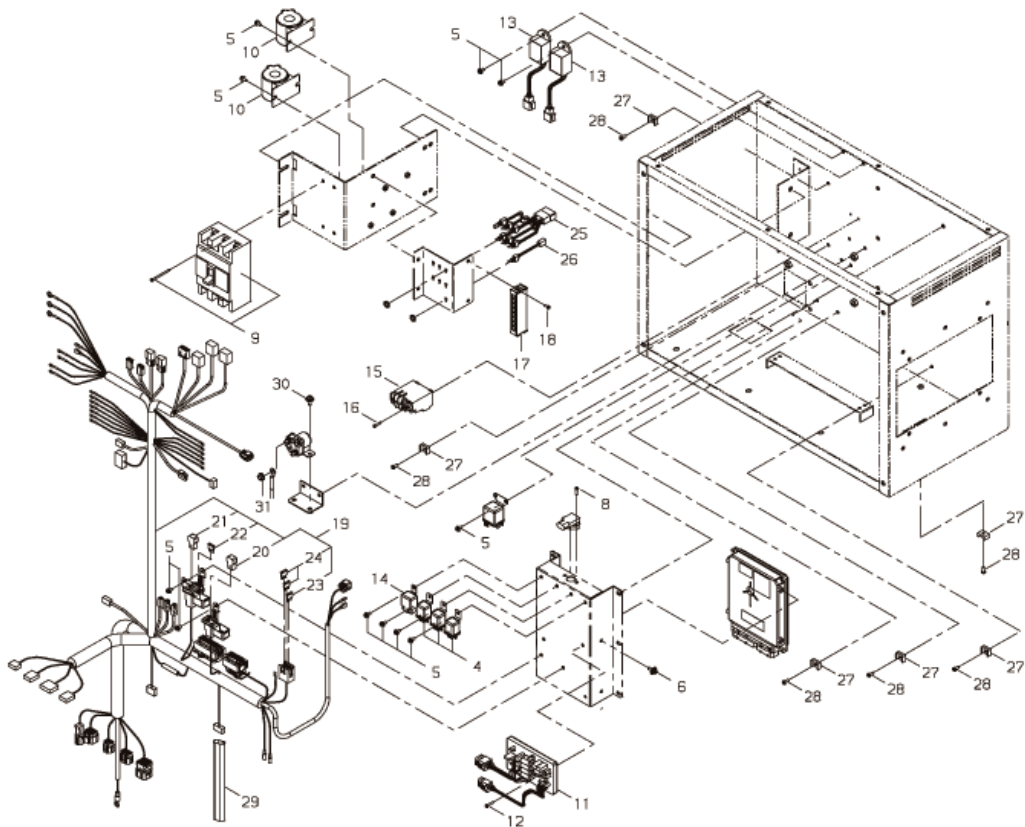

DGK100D 14

KEY	LV	PART NUMBER	Q'TY	DESCRIPTION	REMARKS
29		71917-82350	1	TUBE	
30		01213-06160	2	SCREWSW	
31		11526-06112	2	FLANGENUT