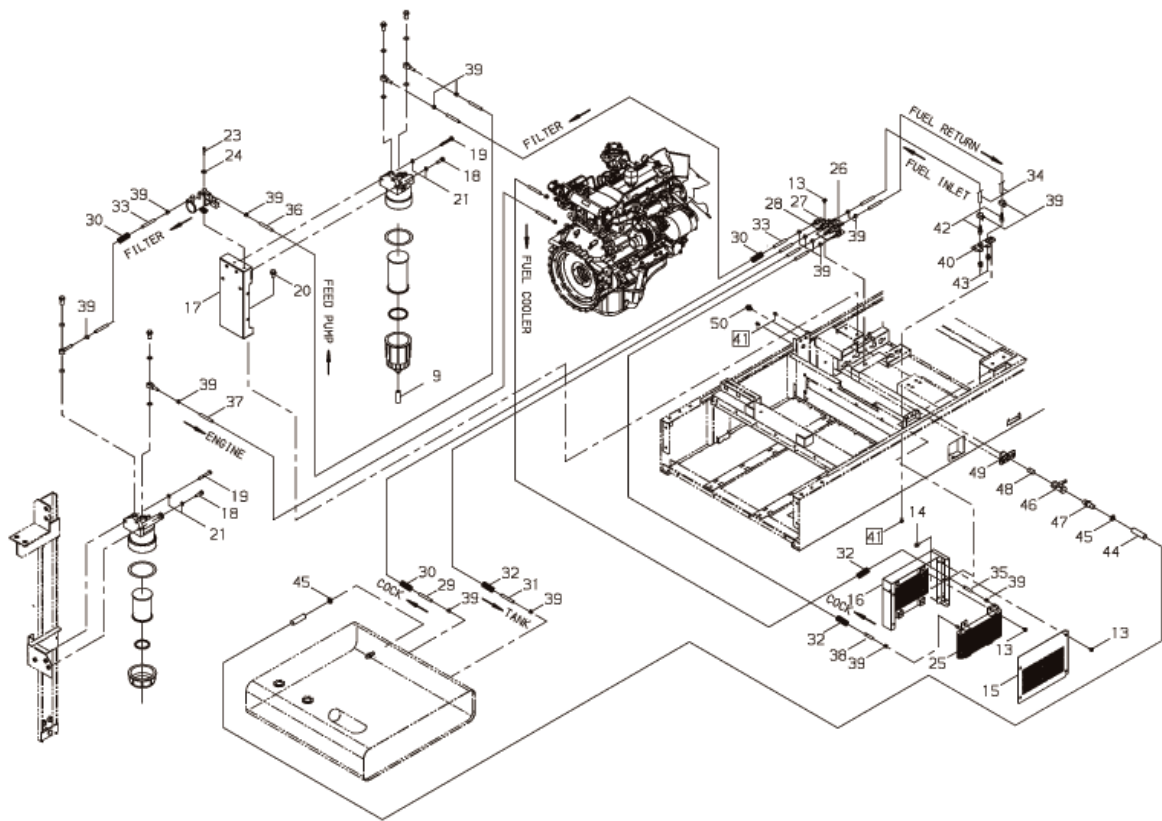

DGK100D 4

NOTES
1. □ THIS SQUARE MARK SHOWS STAINLESS STEEL BOLT

KEY	LV	PART NUMBER	Q'TY	DESCRIPTION	REMARKS
36		71047-15310	1	HOSE	
37		21441-15330	1	HOSE	
38		21007-14170	1	HOSE	
39		21440-15050	20	HOSE CLAMP	
40		21448-15351	1	SOCKET	
41		11044-08200	4	BOLT TAPPING	
42		21401-15440	2	NIPPLE	
43		21401-15470	2	DRAIN PLUG	
44		21460-22390	1	HOSE	
45		21401-22380	2	HOSE CLAMP	
46		21440-22020	1	DRAIN COCK	
47		21401-14390	1	NIPPLE	
48		21440-22010	1	NIPPLE	
49		21448-22351	1	SOCKET	
50		21401-15470	1	DRAIN PLUG