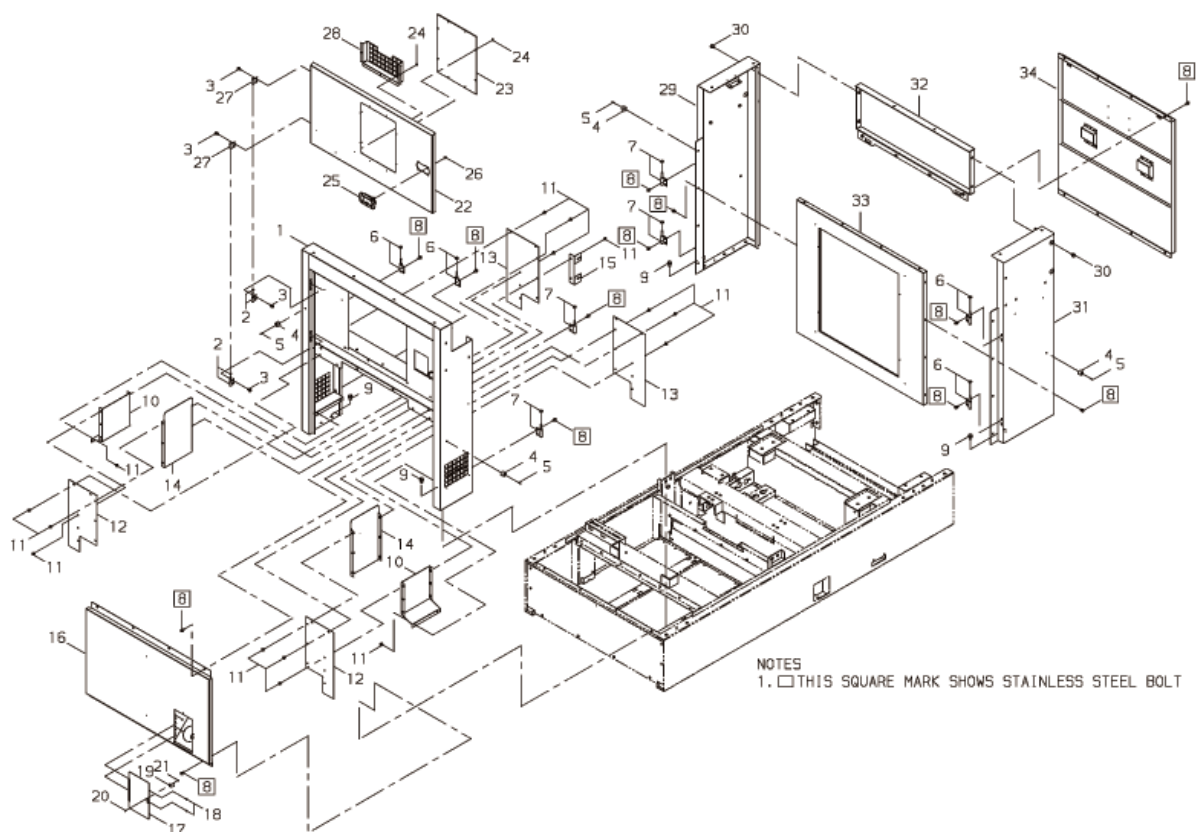

DGK100D 6

KEY	LV	PART NUMBER	Q'TY	DESCRIPTION	REMARKS
25		71060-23450	1	LOCKCOVER	
26		11526-06112	4	FLANGENUT	
27		21448-27370	2	HINGE	
28		71290-23780	1	MANUAL, STAND	
29		71290-24310	1	REAR COVER, LEFT	
30		01013-10200	4	BOLT SW	
31		71290-24370	1	REAR COVER, RIGHT	
32		71290-24590	1	STAY	
33		71290-24440	1	RADIATOR PLATE	
34		71290-24500	1	REAR PLATE