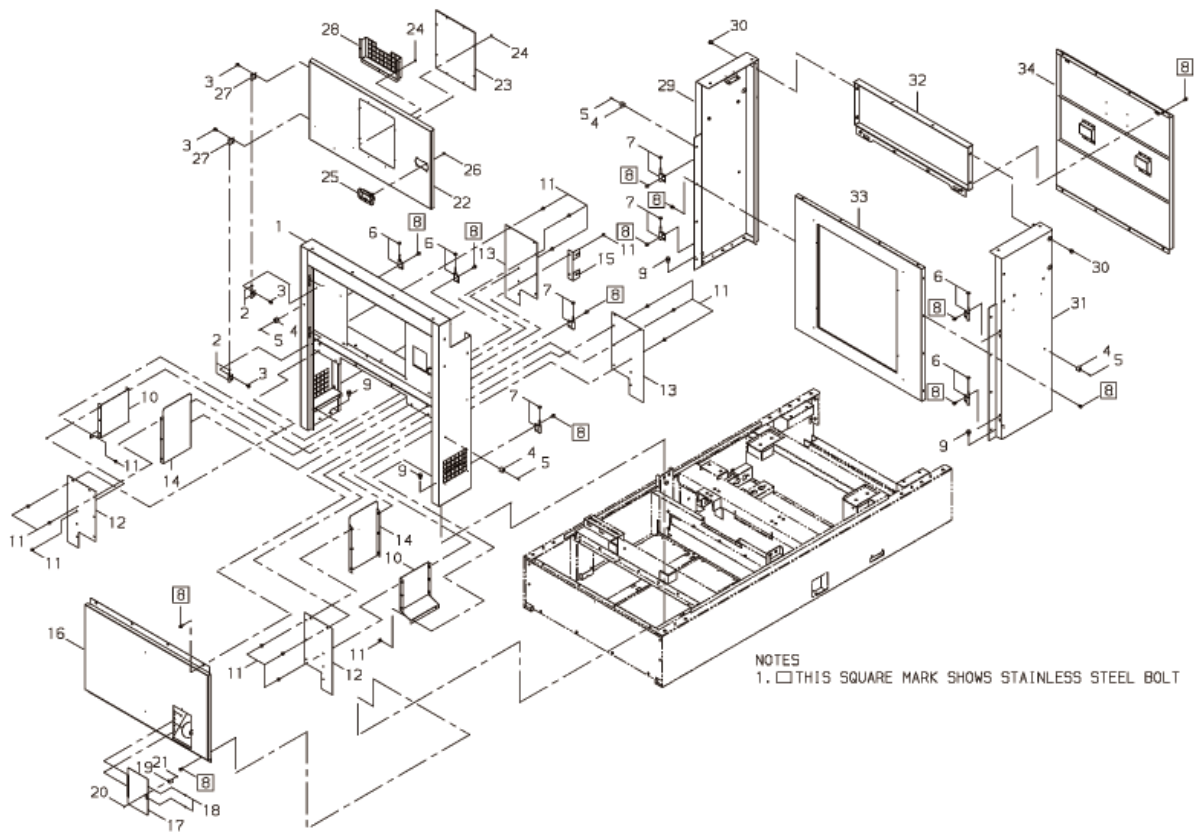

DGK100D 6

KEY	LV	PART NUMBER	Q'TY	DESCRIPTION	REMARKS
1		71290-23310	1	FRONT COVER	
2		21448-23520	2	HINGE	
3		01025-08208	8	FLANGEBOLT	
4		21000-23250	4	STAND RUBBER	
5		01270-04203	4	SCREW TAPPING	
6		71290-23460	4	HINGE	
7		71290-23470	4	HINGE	
8		11044-08200	40	BOLT TAPPING	
9		01013-12250	10	BOLT-SPW	
10		71290-23420	2	DUCT PLATE	
11		11041-06168	36	BOLT FT SW	
12		71290-23440	2	DUCT COVER	
13		71290-23490	2	DUCT COVER	
14		71290-23500	2	DUCT COVER	
15		71290-23900	1	SUPPORT	
16		71290-23670	1	FRONT PLATE	
17		71260-23370	1	FUELCOVER	
18		01213-04120	6	SCREW SW	
19		21850-27220	1	TONGUE	
20		01211-03100	2	SCREW-SW	
21		11526-03112	2	FLANGENUT	
22		71290-23770	1	FRONT DOOR	
23		21440-23420	1	PANEL	
24		11526-05212	11	FLANGE NUT