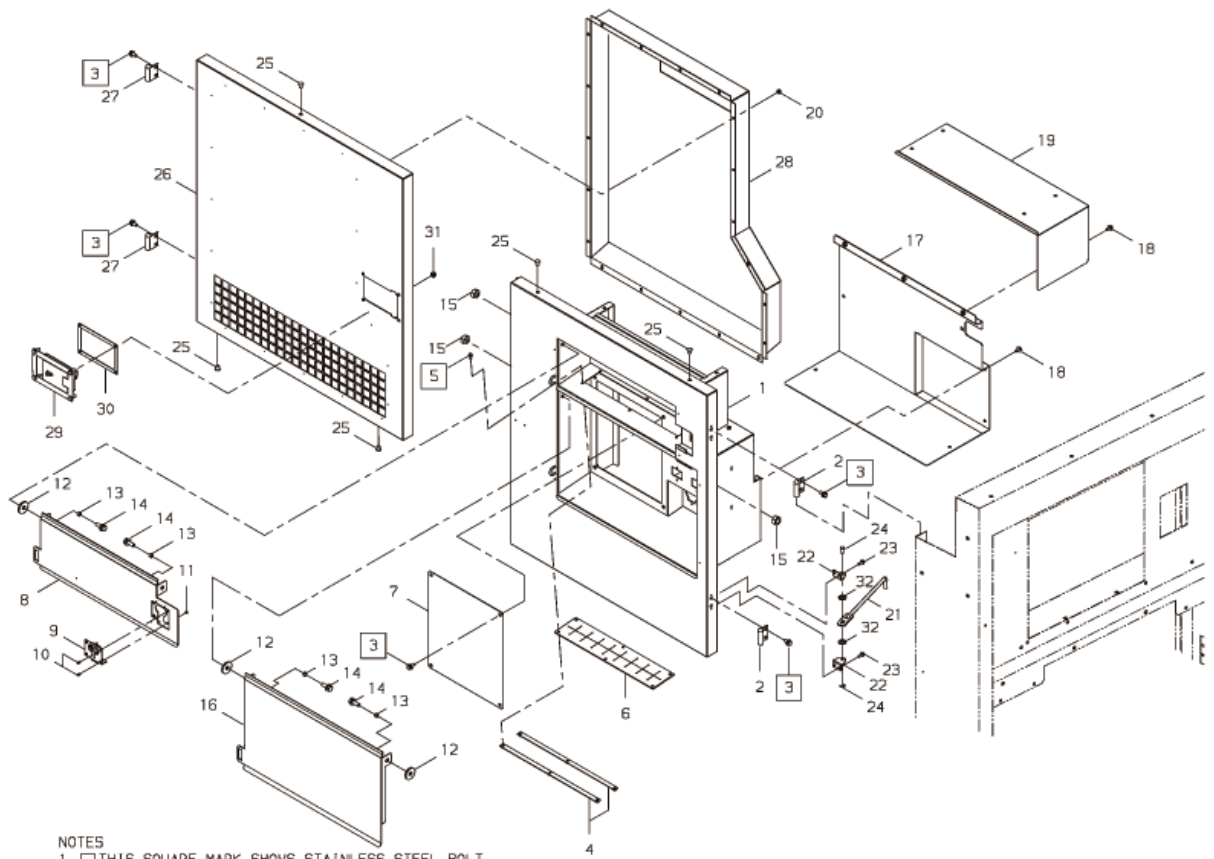

DGK100D 9

KEY	LV	PART NUMBER	Q'TY	DESCRIPTION	REMARKS
25		27410-37410	5	PLUG	
26		71290-27550	1	LEFT DOOR, REAR	
27		71290-27590	2	HINGE	
28		71290-27600	1	DUCT	
29		71060-27340	1	LOCKCOVER	
30		21448-27850	1	SHEET	
31		11526-08112	4	FLANGE NUT	
32		01612-00800	2	WASHER